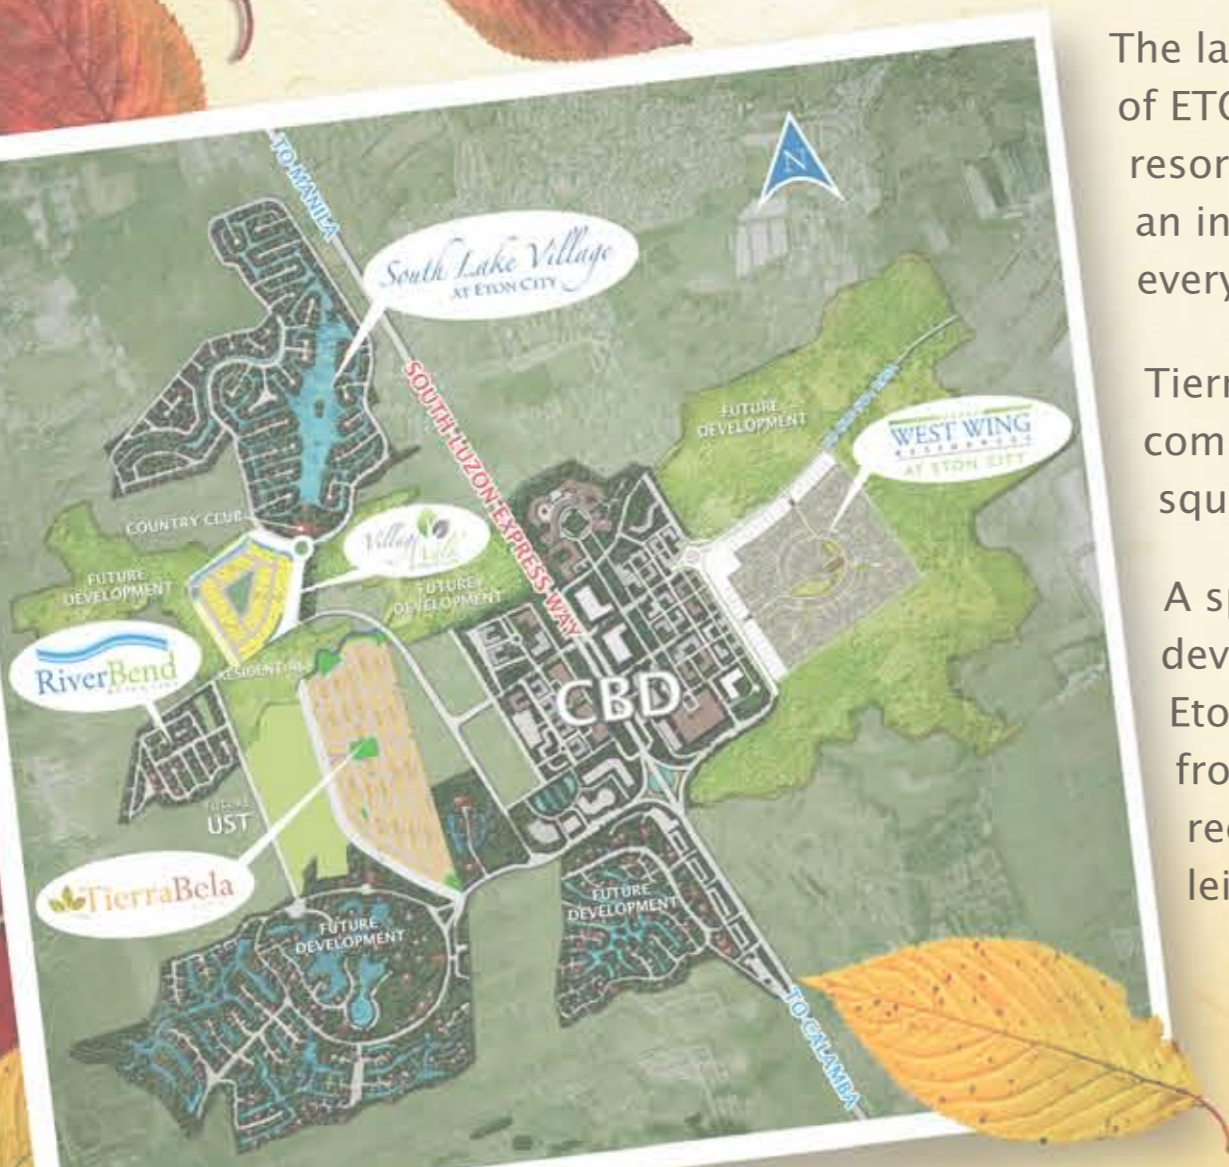

*See your dream unfold
before your very eyes*

 **TierraBela**
ETON CITY

Loving the good life in a world-class city

The latest addition to the emerging community of ETON CITY, TierraBela is embellished with resort-style amenities and lush greeneries in an inspiring neighbourhood that's near everything important.

TierraBela is a modern contemporary inspired community, offering generous lot areas of 225 square meters.

A sprawling 18-hectare residential development, TierraBela is part of the grand Eton City master plan that puts you steps away from a progressive business district, recreational facilities and vibrant retail and leisure destinations.

*Nourish your mind and body
with nature's calming presence.*

*Wide Open Spaces, Rich Flower Fields
Lush Greeneries, Beautiful Landscapes*

*Breezy Sunny Days,
and everything you love right next door*

 **TierraBela**
ETON CITY