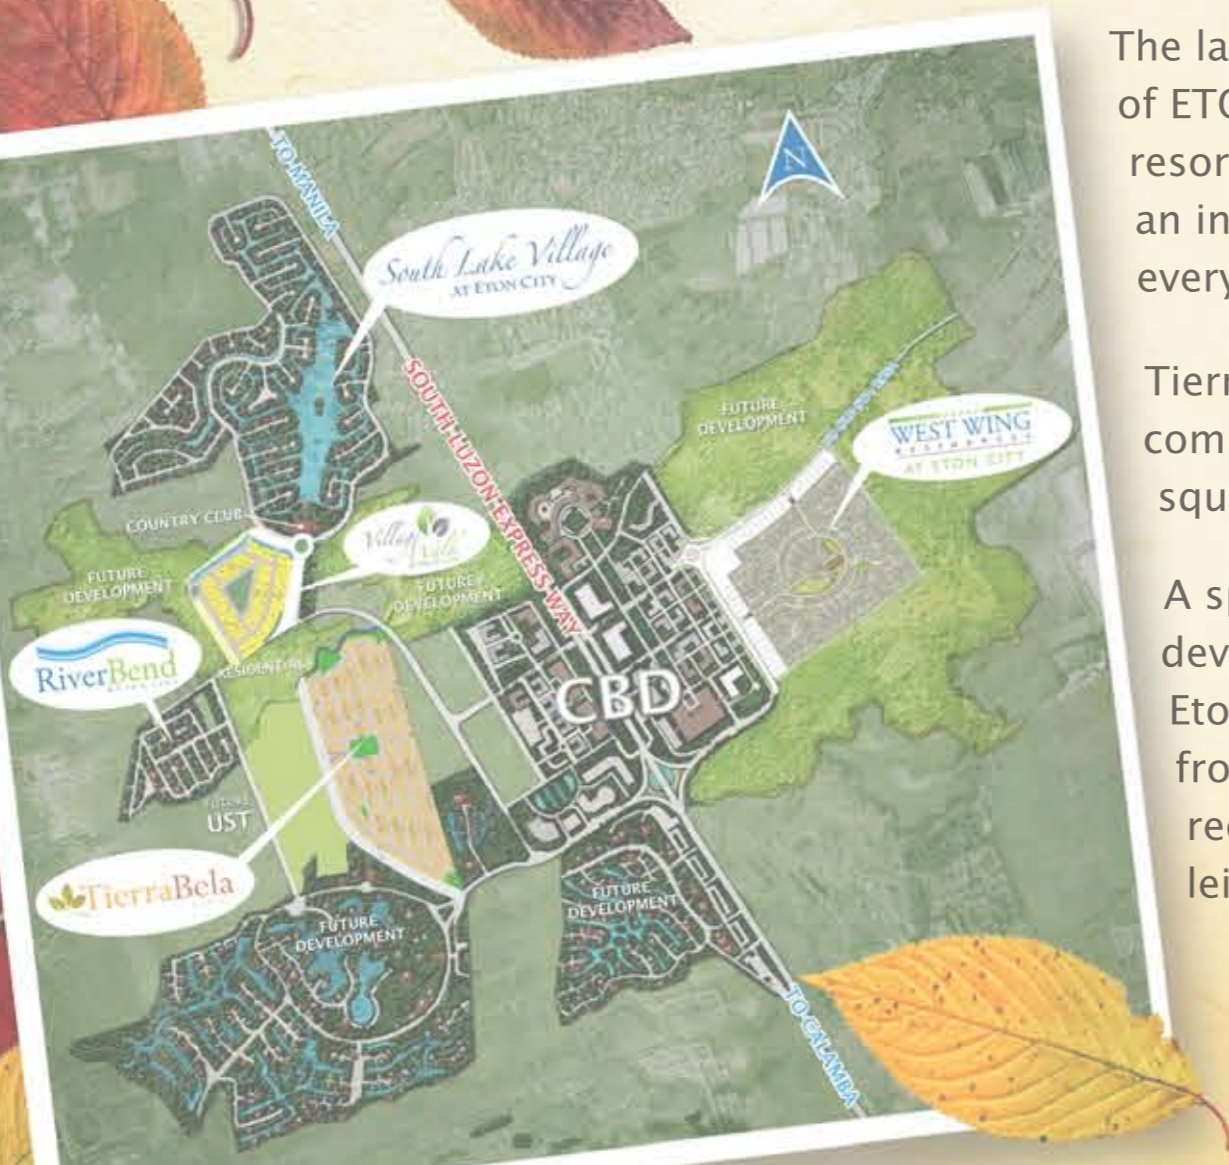

*See your dream unfold
before your very eyes*

 **TierraBela**
ETON CITY

Loving the good life in a world-class city

The latest addition to the emerging community of ETON CITY, TierraBela is embellished with resort-style amenities and lush greeneries in an inspiring neighbourhood that's near everything important.

TierraBela is a modern contemporary inspired community, offering generous lot areas of 225 square meters.

A sprawling 18-hectare residential development, TierraBela is part of the grand Eton City master plan that puts you steps away from a progressive business district, recreational facilities and vibrant retail and leisure destinations.

*Nourish your mind and body
with nature's calming presence.*

*Wide Open Spaces, Rich Flower Fields
Lush Greeneries, Beautiful Landscapes*

*Breezy Sunny Days,
and everything you love right next door*

 **TierraBela**
ETON CITY